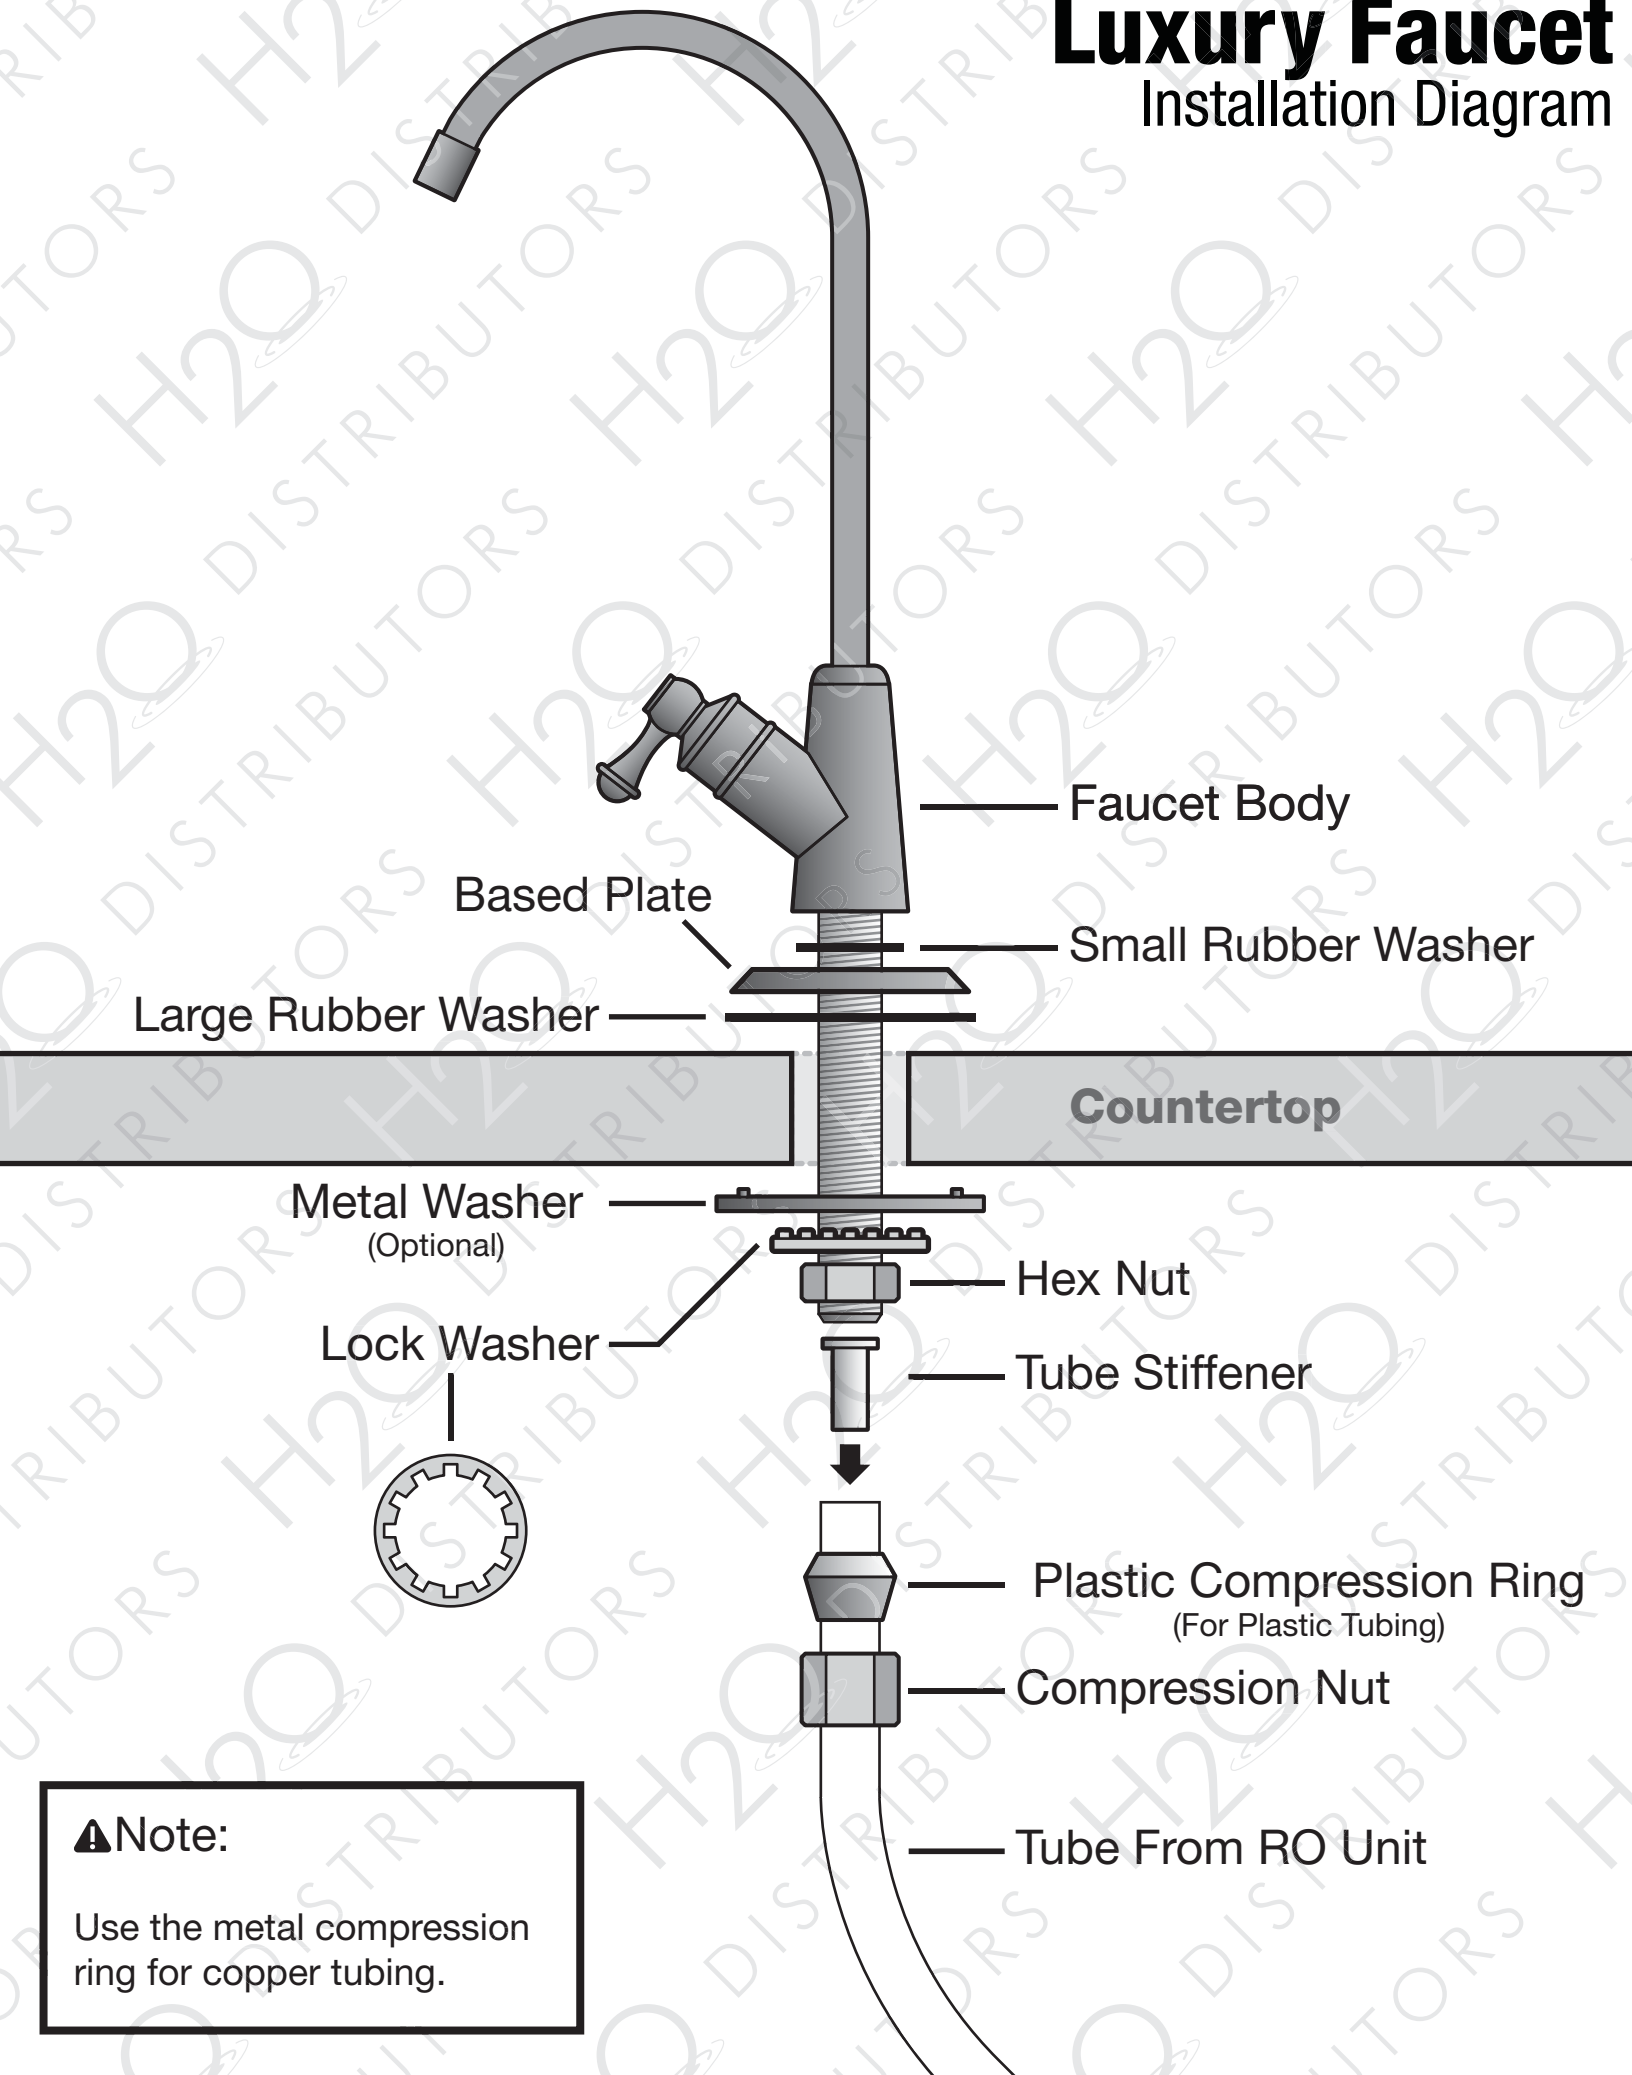

Luxury Faucet

Installation Diagram

Faucet Body

Based Plate

Small Rubber Washer

Large Rubber Washer

Countertop

Metal Washer
(Optional)

Hex Nut

Lock Washer

Tube Stiffener

Plastic Compression Ring
(For Plastic Tubing)

Compression Nut

▲ Note:

Use the metal compression ring for copper tubing.

Tube From RO Unit